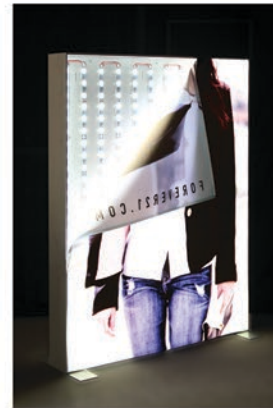

FABRIC SEG LIGHT BOX

PRODUCT SNAPSHOT

APPLICATION	Indoor
ORIENTATION	Portrait or Landscape
DISPLAY SIDES	Single & Dual-Sided
SIZES AVAILABLE	8" x 8" and up
FRAME WIDTH	1/16"
ILLUMINATION	LED Backlit
CONSTRUCTION	Extruded Aluminum
UL LISTED	Yes
CUSTOM SIZES	Yes

SILICONE EDGE GRAPHIC WITH BACKLIT LED STRIPS