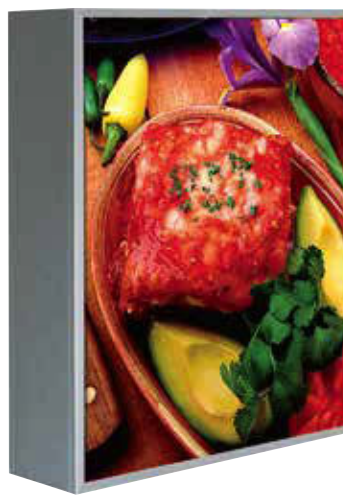

Front Access Dual-Sided

The dual-sided version of our Front Access design has two sides for graphic placement with only a 5" depth and 1 3/8" wide face frame.

Side Access Thin

The Side Access Thin Light Box has a slim 9/16" face frame and a 2 3/4" ADA-compliant depth. This model features tool-free graphic slide access.

Side Access Standard

The Side Access Standard Light Box has a 5" depth and narrow 9/16" face frame and is well suited for larger format applications.

Side Access Dual-Sided

The Side Access Dual-Sided Light box has two sides to double your visual impact with only a 7" depth.

Hidden Hinge

This Light Box has a secure, streamlined design with a concealed hinge and two keyed locks for maximum security. Graphics are accessed via an internal snap frame. Two depths are available: an ADA-compliant 3 7/8" depth and a 6 3/4" depth used for large format applications. The face frame is 3" wide for this style.