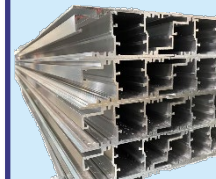

Did you know?

DSA products are made of aluminum extrusions

Unlike assembled & bent sheet metal, **aluminum does not age:**

- » reinforced aluminum profile
- » more resistant to bending or denting
- » no visible welds or hardware, no rust
- » recyclable & sustainable,

aluminum does not fail:

- » non-sparking, noncombustible
- » seamless, precise angles & corners
- » resists corrosion
- » lightweight, easy to install.

Ask about our customization options: