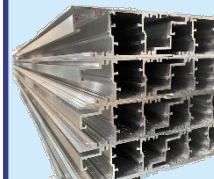

Did you know?

DSA products are made of aluminum extrusions

Unlike assembled & bent sheet metal, **aluminum does not age:**

- » reinforced aluminum profile
- » more resistant to bending or denting
- » no visible welds or hardware, no rust
- » recyclable & sustainable,

aluminum does not fail:

- » non-sparking, noncombustible
- » seamless, precise angles & corners
- » resists corrosion
- » lightweight, easy to install.

Ask about our customization options: