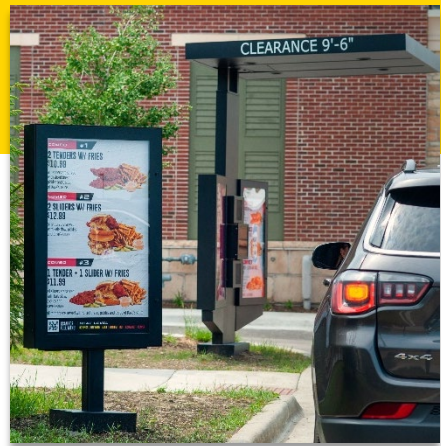

OUTDOOR SINGLE PANEL MENU BOARD

Static or Digital content

Our Outdoor Menu Boards are durable, sharp looking displays used to introduce your menu content to your guests and facilitate their selection as they utilize your drive thru or make their way to your pick-up window.

DSA Menu Boards are designed to illuminate and highlight either a digital or a static menu.

EASY TO RETROFIT!

You can keep the same enclosure if you decide to upgrade your menu board in the future, from static to digital!

Ask about our customization options:

OUTDOOR SINGLE PANEL MENU BOARD

STATIC CONTENT

Menu Display	LED Back-Lit
Graphic Dimensions	45" H x 24" W
Color Temperature	6500K

DIGITAL CONTENT

Menu Display	55" Samsung Outdoor Monitor
Brightness	3,500 nits
Operation Hours	24/7

BUILD YOUR OWN DRIVE THRU!

Clearance Bar

Protect your equipment and your customers by preventing oversized vehicle to take your drive thru.

Presell Menu Board

Keep your line moving as you influence your customers' buying decision before they approach the main order point.