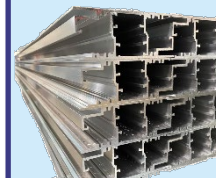

Did you know?

DSA products are made of aluminum extrusions

Unlike assembled & bent sheet metal, **aluminum does not age:**

- » reinforced aluminum profile
- » more resistant to bending or denting
- » no visible welds or hardware, no rust
- » recyclable & sustainable,

aluminum does not fail:

- » non-sparking, noncombustible
- » seamless, precise angles & corners
- » resists corrosion
- » lightweight, easy to install.

Ask about our customization options: