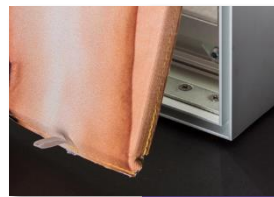

GRAPHIC MATERIAL

- ✓ We will advise the type of graphic you need based on your intended environment.
- ✓ We can manage your graphic prints & updates with a subscription model.

The Graphic tucks into the channel of the light box thanks to a sewed silicon edge.