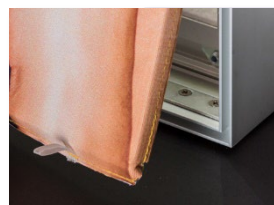

GRAPHIC MATERIAL

- ✓ We will advise the type of graphic you need based on your intended environment.
- ✓ We can manage your graphic prints & updates with a subscription model.

The Graphic tucks into the channel of the light box thanks to a sewed silicon edge.