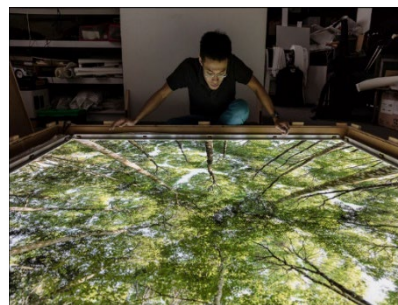

Ming Thien Installation (Chicago, IL)