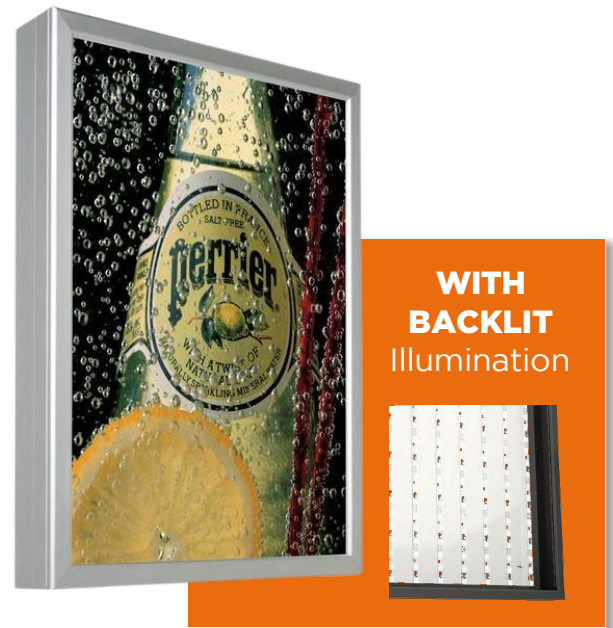

FRONT ACCESS LIGHT BOX

A Functional Design

The Front Access Light Box has a standard profile with a depth of 3-3/4". It has an easy-to-use front access snap frame design and offers bright backlit illumination thanks to white, energy-efficient LED strips.

This light box allows you to swap out graphics quickly and can be used in vertical and horizontal orientations. It has all the features needed for a perfect advertising display.

FEATURES

- » Durable extruded aluminum construction
- » Front access snap frame for easy graphic change
- » Lightweight for easy installation
- » Various mounting options
- » Backlit for full illumination coverage
- » Energy-efficient LED strips
- » 2-year warranty
- » Ideal for commercial indoor use
- » Color Temperature: 4100K, 6500K, or 6500k High Output (HO)