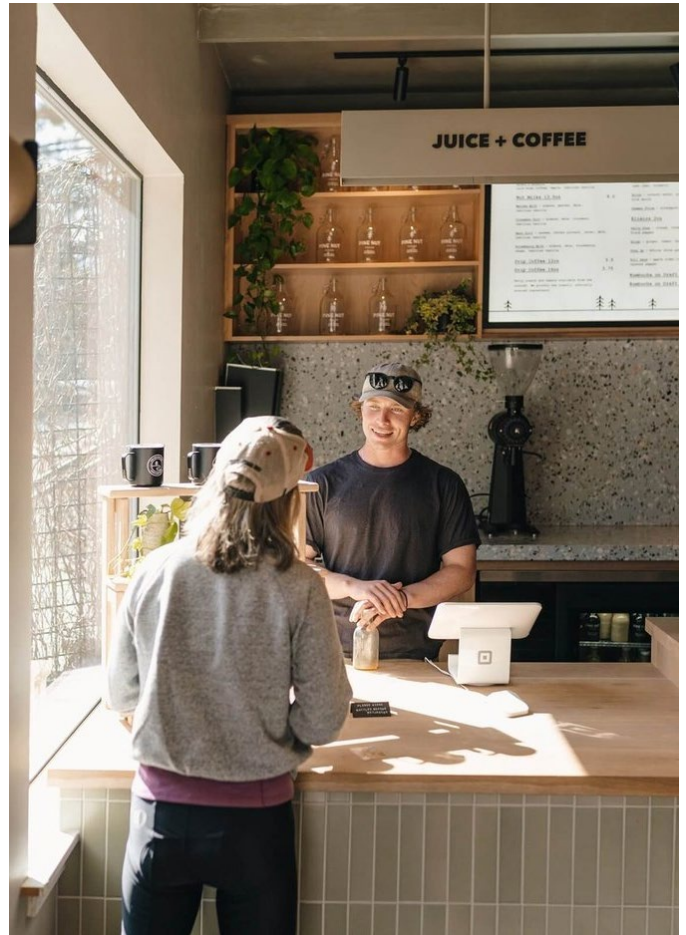

INDOOR MENU BOARD

Static or Digital content

Our Indoor Menu Boards are durable, sharp looking displays used to introduce your menu to your guests and facilitate their selection as they get to your order point. Their brightness makes your menu content pop and capture your guests' attention.

We offer various menu board options so you can customize your order point by combining different sizes and orientations.

AVAILABLE IN:

Single-sided **Double-sided** **Slim profile** **Recessed**

Wall mount **Ceiling mount**

Whether you need a static or digital menu board, we make it easy and quick for you to edit your menu at any time.